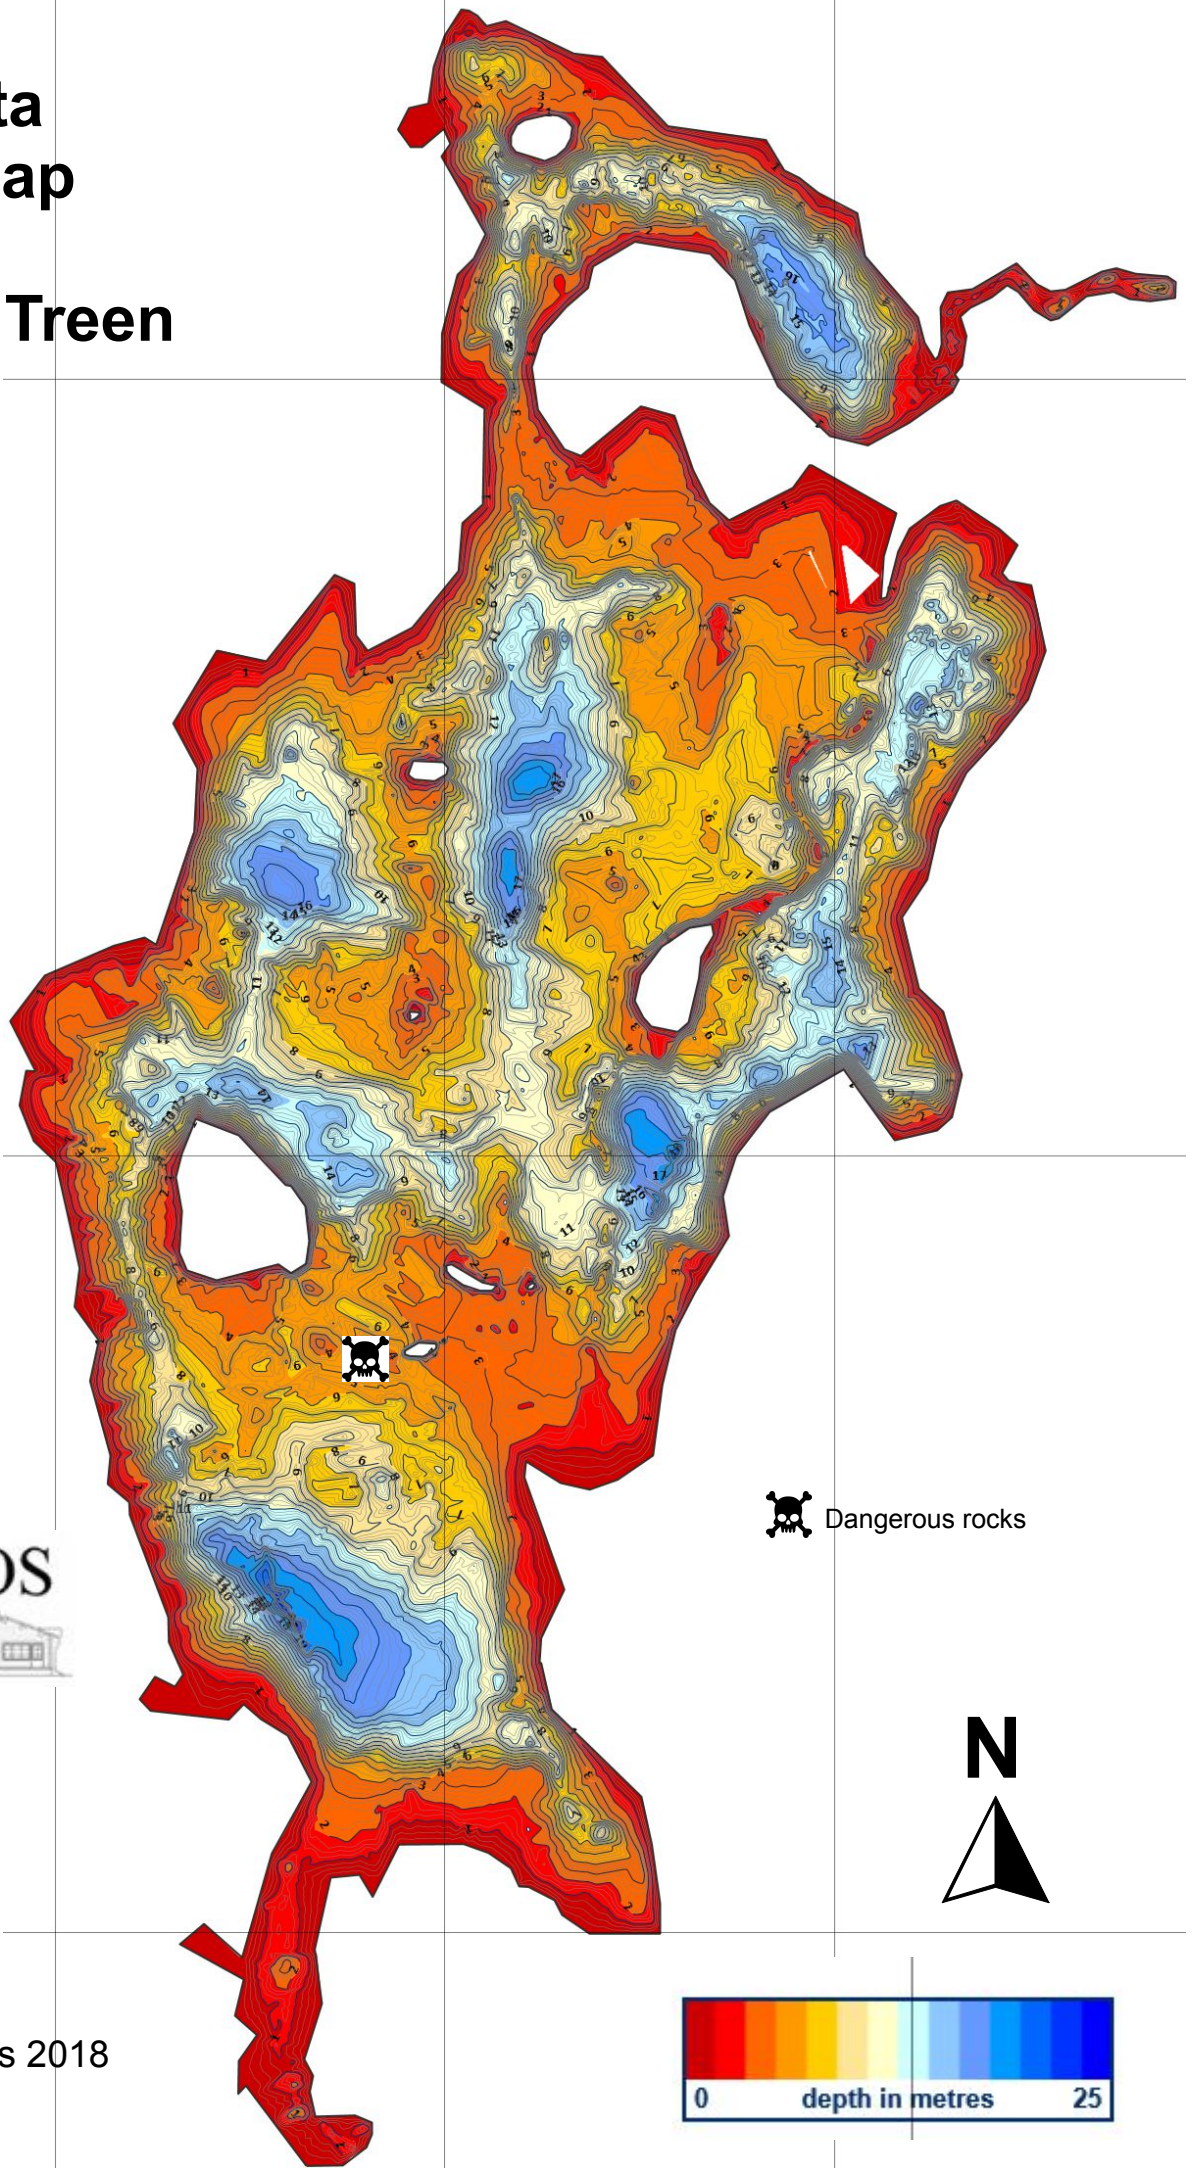

# Djupkarta Depth Map

## Stor/Lill Treen

 Dangerous rocks

© Joris Willems 2018